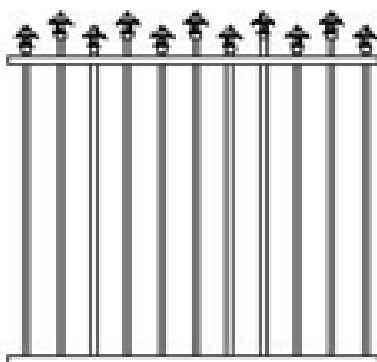

Pool Fencing

Page 2

Available in both steel and aluminium
Wide range of styles to choose from
Manufactured custom to your measurements
Wide range of colours

HI LO SPEAR

**AMW Wholesale Fencing
Supplies**

45 Anderson Road,
Mortdale NSW 2223

Phone: 9586 0001
Fax: 9586 3007
Email:
info@amwoutdoor.com.au

CALL NOW FOR A FREE QUOTE

Note: The standard height for a pool safe fence is 1200m.
Fences CAN be made higher than this but NOT shorter.