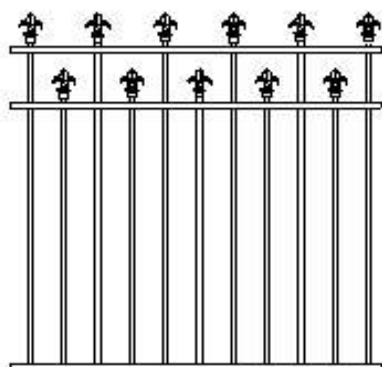

Pool Fencing

Page 2

Available in both steel and aluminium
Wide range of styles to choose from
Manufactured custom to your measurements
Wide range of colours

HERITAGE ALL SPEAR