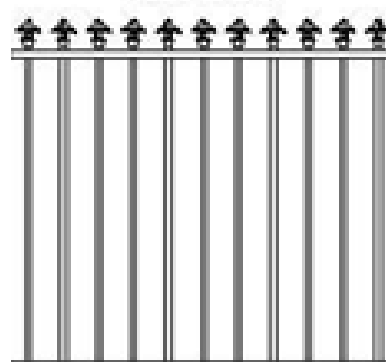

LEVEL SPEAR