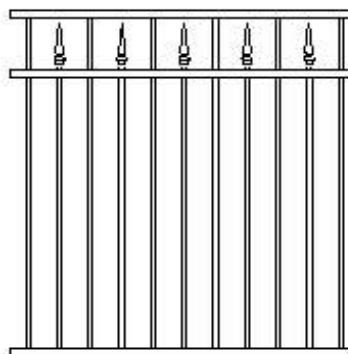

HERITAGE ALL SPEAR

HI LO SPEAR

LEVEL SPEAR

HERITAGE SPEAR INSIDE

HERITAGE SPEAR INSIDE

**AMW Wholesale Fencing
Supplies**

45 Anderson Road,
Mortdale NSW 2223

Phone: 9586 0001
Fax: 9586 3007
Email:
info@amwoutdoor.com.au

Spear types

CALL NOW FOR A FREE QUOTE

Note: The standard height for a pool safe fence is 1200m.
Fences CAN be made higher than this but NOT shorter.