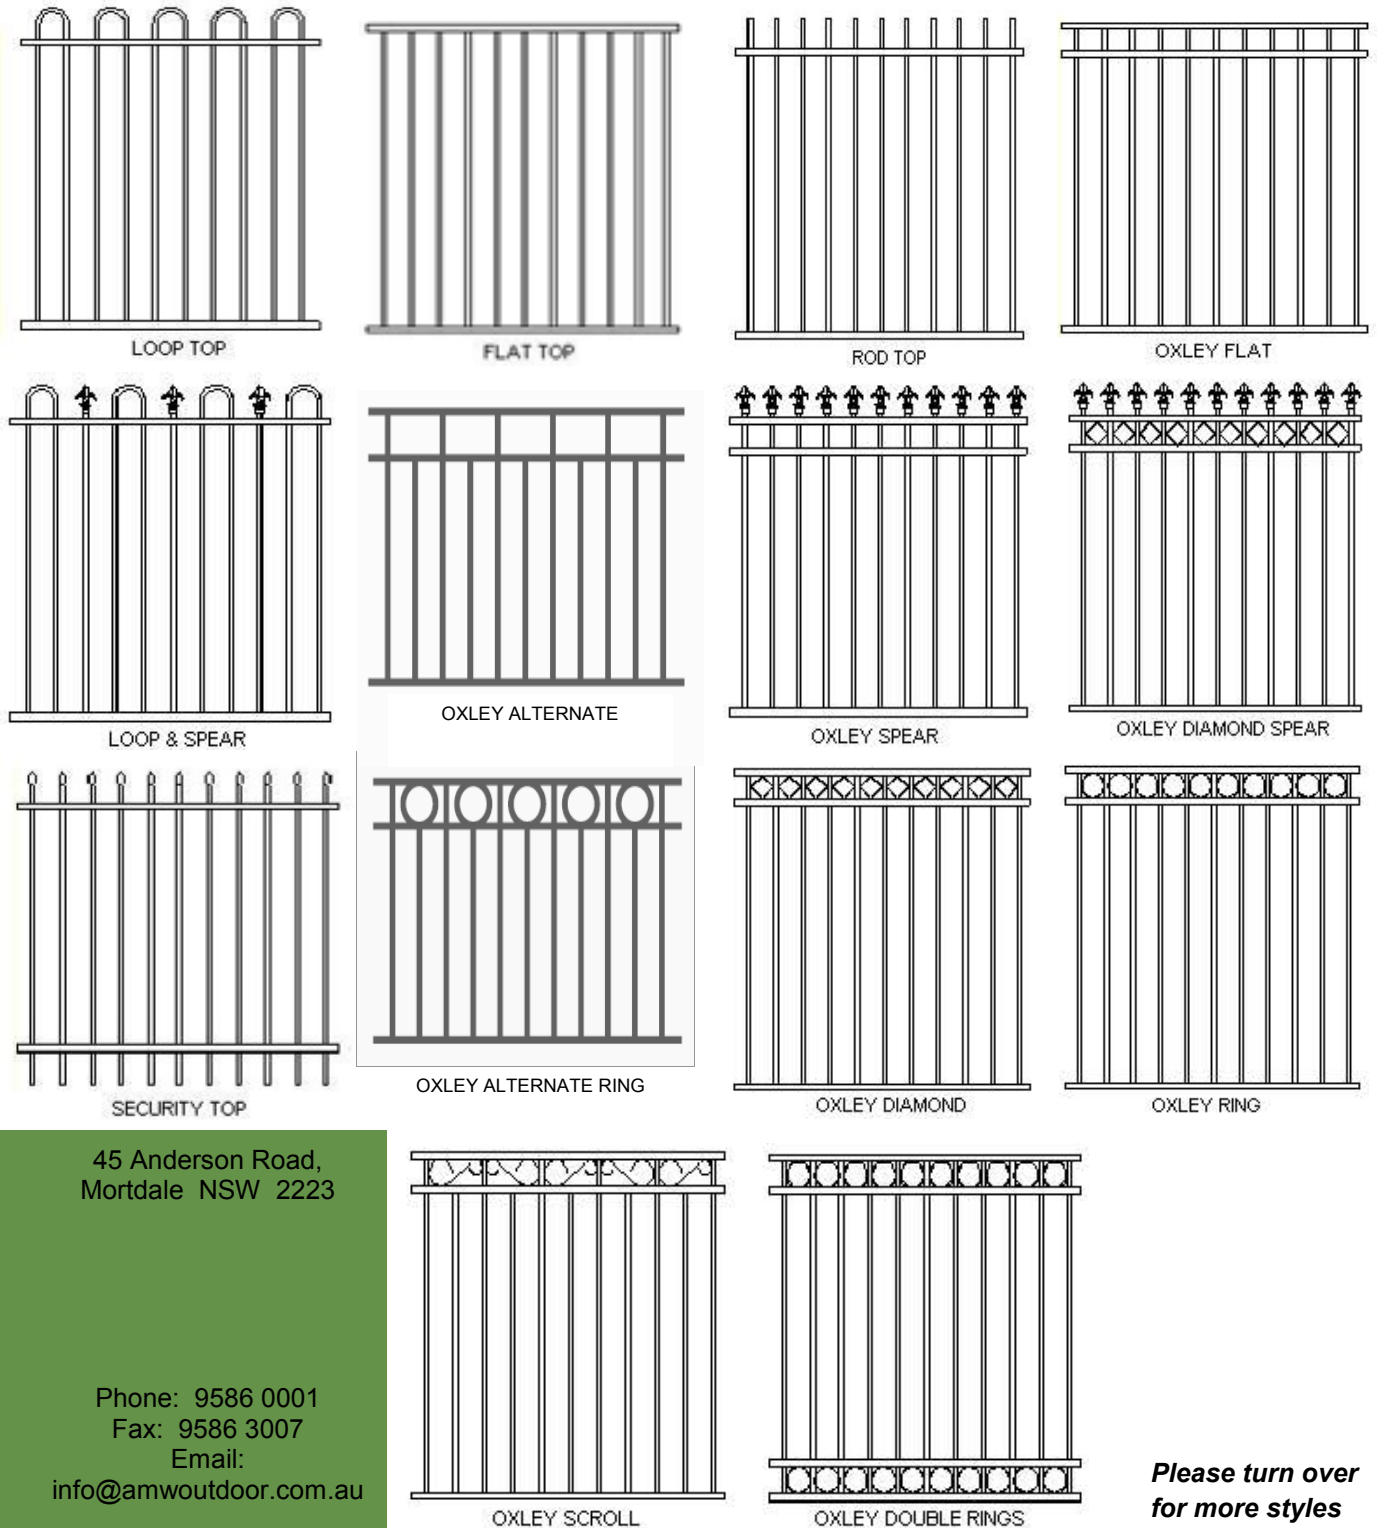

Pool Fencing

Available in both steel and aluminium
 Wide range of styles to choose from
 Manufactured custom to your measurements
 Wide range of colours

45 Anderson Road,
 Mortdale NSW 2223

Phone: 9586 0001
 Fax: 9586 3007
 Email:

info@amwoutdoor.com.au

*Please turn over
 for more styles*

Pool Fencing

Page 2

Available in both steel and aluminium
Wide range of styles to choose from
Manufactured custom to your measurements
Wide range of colours

Spear types

CALL NOW FOR A FREE QUOTE

Note: The standard height for a pool safe fence is 1200m.
Fences CAN be made higher than this but NOT shorter.