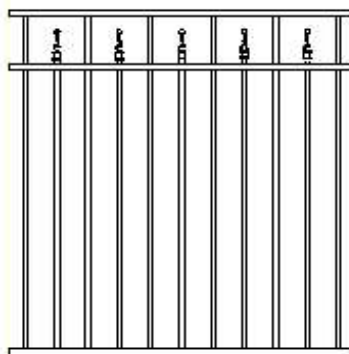

HERITAGE SPEAR INSIDE